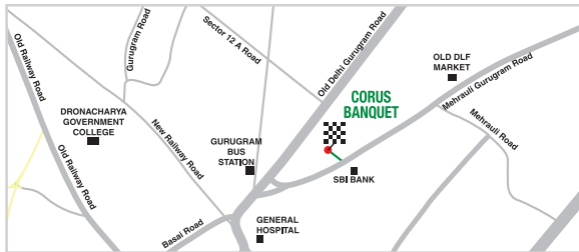

License No. 13 of 2016 dated 26.9.2016 | RERA Reg No. 05 of 2017 dated 20.06.2017

DRAW OF FLATS

This is to inform that the draw of flats in **THE ROSELIA**, Residential Apartment, Sector-95A, Gurugram, Haryana to be developed by M/s Forever Buildtech Pvt. Ltd. will be held on Tuesday, 24th of July 2018, 11:00 am onwards at **CORUS BANQUET**, 339/1/2, Mehrauli Gurugram Road, Near Kalyani Hospital, Opp. SBI Bank, Sec 14, Gurugram -122001 in the presence of govt. officials. All the applicants are cordially invited to attend the draw of flats.

LOCATION MAP OF CORUS BANQUET

MAP NOT TO SCALE

Kindly Note: Please carry your acknowledgement slip, Voter ID Card and PAN Card.
Only one person is allowed per acknowledgement slip.

FOREVER BUILDTECH PVT. LTD. (CIN : U70109DL2012PTC241744)